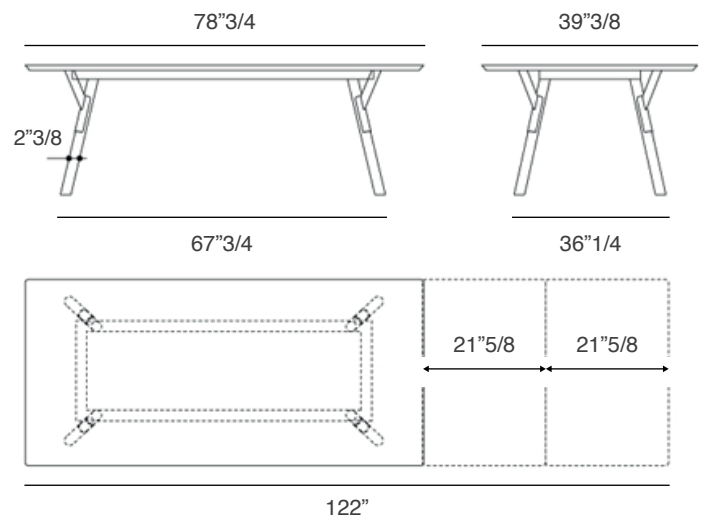

22211

Link Extendable Table:

78"3/4W x 39"3/8D

Extends up to 100"3/8 long with one 21"5/8 piece.

Table height:

Link Table: 28"7/8H

Link Low Table: 26"3/8H

22212

Link Extendable Table:

78"3/4W x 39"3/8D

Extends up to 122" long with two 21"5/8 pieces.

Table height:

Link Table: 28"7/8H

Link Low Table: 26"3/8H

22221

Link Extendable Table:

94"1/2W x 39"3/8D

Extends up to 116"1/8 long with one 21"5/8 piece.

Table height:

Link Table: 28"7/8H

Link Low Table: 26"3/8H

22222

Link Extendable Table:

94"1/2W x 39"3/8D

Extends up to 137"3/4 long with two 21"5/8 pieces.

Table height:

Link Table: 28"7/8H

Link Low Table: 26"3/8H