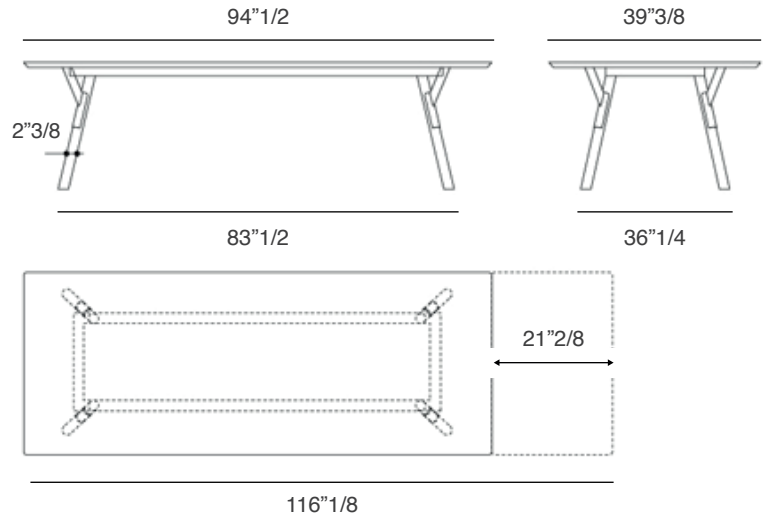

22211

Link Extendable Table:

78"3/4W x 39"3/8D

Extends up to 100"3/8 long with one 21"5/8 piece.

Table height:

Link Table: 28"7/8H

Link Low Table: 26"3/8H

22212

Link Extendable Table:

78"3/4W x 39"3/8D

Extends up to 122" long with two 21"5/8 pieces.

Table height:

Link Table: 28"7/8H

Link Low Table: 26"3/8H

22221

Link Extendable Table:

94"1/2W x 39"3/8D

Extends up to 116"1/8 long with one 21"5/8 piece.

Table height:

Link Table: 28"7/8H

Link Low Table: 26"3/8H

22222

Link Extendable Table:

94"1/2W x 39"3/8D

Extends up to 137"3/4 long with two 21"5/8 pieces.

Table height:

Link Table: 28"7/8H

Link Low Table: 26"3/8H