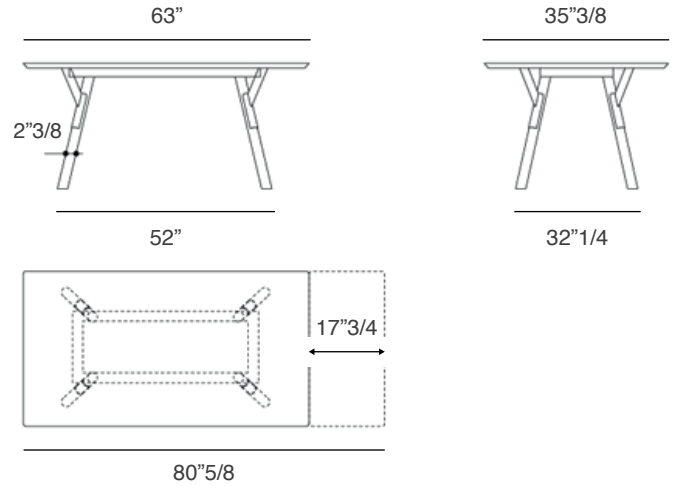

(For more specifications, please refer to "Finishes & Materials")

22201

Link Extendable Table:

63"W x 35"3/8D

Extends up to 80"5/8 long with one 17"3/4 piece.

Table height:

Link Table: 28"7/8H

Link Low Table: 26"3/8H

22211

Link Extendable Table:

78"3/4W x 39"3/8D

Extends up to 100"3/8 long with one 21"5/8 piece.

Table height:

Link Table: 28"7/8H

Link Low Table: 26"3/8H

22212

Link Extendable Table:

78"3/4W x 39"3/8D

Extends up to 122" long with two 21"5/8 pieces.

Table height:

Link Table: 28"7/8H

Link Low Table: 26"3/8H

22221

Link Extendable Table:

94"1/2W x 39"3/8D

Extends up to 116"1/8 long with one 21"5/8 piece.

Table height:

Link Table: 28"7/8H

Link Low Table: 26"3/8H

22222

Link Extendable Table:

94"1/2W x 39"3/8D