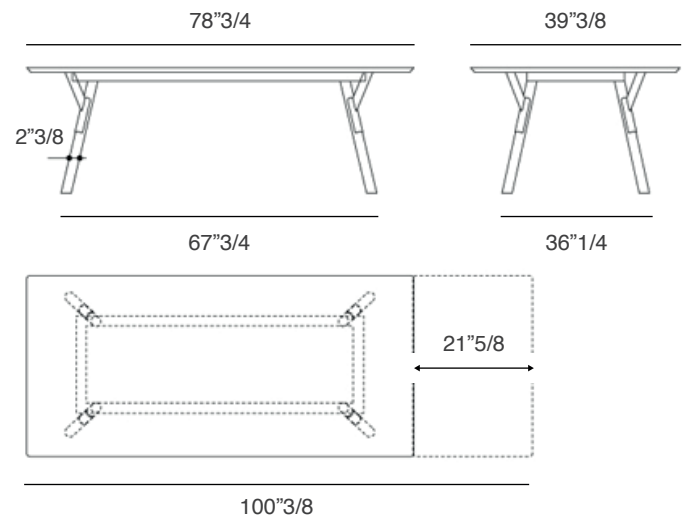

(For more specifications, please refer to "Finishes & Materials")

22201

Link Extendable Table:

63"W x 35"3/8D

Extends up to 80"5/8 long with one 17"3/4 piece.

Table height:

Link Table: 28"7/8H

Link Low Table: 26"3/8H

22211

Link Extendable Table:

78"3/4W x 39"3/8D

Extends up to 100"3/8 long with one 21"5/8 piece.

Table height:

Link Table: 28"7/8H

Link Low Table: 26"3/8H

22212

Link Extendable Table:

78"3/4W x 39"3/8D

Extends up to 122" long with two 21"5/8 pieces.

Table height:

Link Table: 28"7/8H

Link Low Table: 26"3/8H

22221

Link Extendable Table:

94"1/2W x 39"3/8D

Extends up to 116"1/8 long with one 21"5/8 piece.

Table height:

Link Table: 28"7/8H

Link Low Table: 26"3/8H

22222

Link Extendable Table:

94"1/2W x 39"3/8D