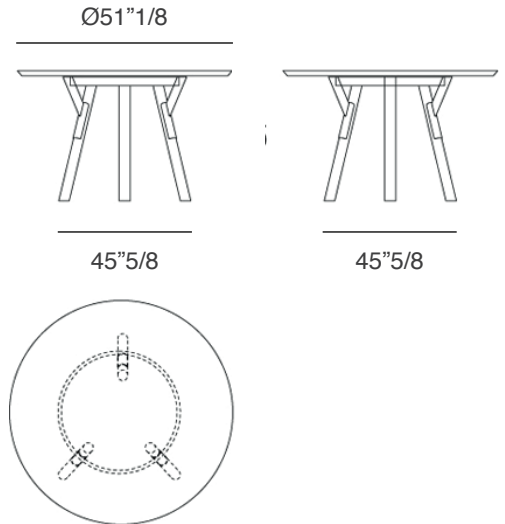

*(For more specifications, please refer to "Finishes & Materials")*

2223

Link Fixed Table: Ø51"1/8

**Table heights:**  
**With HPL/Ceramic top**

Link Table: 28"7/8H

Link Low Table: 26"3/8H

**With Teak wood top**

Link Table: 29"1/2H

Link Low Table: 27"1/8H

2224

Link Fixed Table: Ø55"1/8

**Table heights:**  
**With HPL/Ceramic top**

Link Table: 28"7/8H

Link Low Table: 26"3/8H

**With Teak wood top**

Link Table: 29"1/2H

Link Low Table: 27"1/8H

2225

Link Fixed Table: Ø59"

**Table heights:**  
**With HPL/Ceramic top**

Link Table: 28"7/8H

Link Low Table: 26"3/8H

**With Teak wood top**

Link Table: 29"1/2H

Link Low Table: 27"1/8H

Link Fixed Table: Ø63"

**Table heights:**  
**With HPL/Ceramic top**

Link Table: 28"7/8H

Link Low Table: 26"3/8H

**With Teak wood top**

Link Table: 29"1/2H