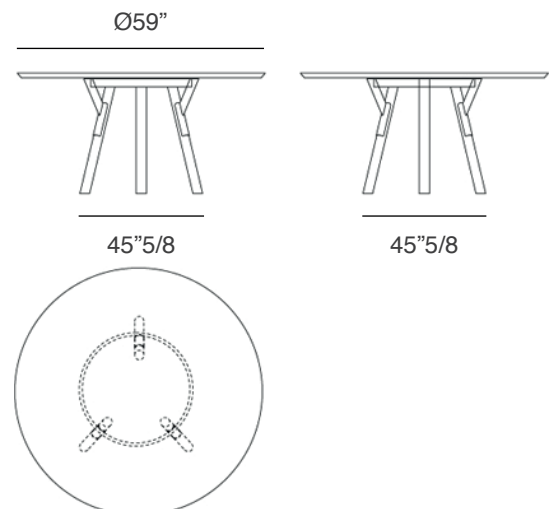

*(For more specifications, please refer to "Finishes & Materials")*

2223

Link Fixed Table: Ø51"1/8

**Table heights:**  
**With HPL/Ceramic top**

Link Table: 28"7/8H

Link Low Table: 26"3/8H

**With Teak wood top**

Link Table: 29"1/2H

Link Low Table: 27"1/8H

2224

Link Fixed Table: Ø55"1/8

**Table heights:**  
**With HPL/Ceramic top**

Link Table: 28"7/8H

Link Low Table: 26"3/8H

**With Teak wood top**

Link Table: 29"1/2H

Link Low Table: 27"1/8H

2225

Link Fixed Table: Ø59"

**Table heights:**  
**With HPL/Ceramic top**

Link Table: 28"7/8H

Link Low Table: 26"3/8H

**With Teak wood top**

Link Table: 29"1/2H

Link Low Table: 27"1/8H

Link Fixed Table: Ø63"

**Table heights:**  
**With HPL/Ceramic top**

Link Table: 28"7/8H

Link Low Table: 26"3/8H

**With Teak wood top**

Link Table: 29"1/2H