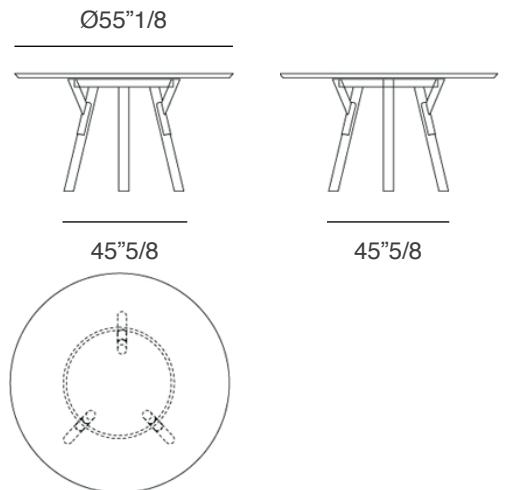

*(For more specifications, please refer to "Finishes & Materials")*

2223

Link Fixed Table: Ø51"1/8

**Table heights:**  
**With HPL/Ceramic top**

Link Table: 28"7/8H

Link Low Table: 26"3/8H

**With Teak wood top**

Link Table: 29"1/2H

Link Low Table: 27"1/8H

2224

Link Fixed Table: Ø55"1/8

**Table heights:**  
**With HPL/Ceramic top**

Link Table: 28"7/8H

Link Low Table: 26"3/8H

**With Teak wood top**

Link Table: 29"1/2H

Link Low Table: 27"1/8H

2225

Link Fixed Table: Ø59"

**Table heights:**  
**With HPL/Ceramic top**

Link Table: 28"7/8H

Link Low Table: 26"3/8H

**With Teak wood top**

Link Table: 29"1/2H

Link Low Table: 27"1/8H

Link Fixed Table: Ø63"

**Table heights:**  
**With HPL/Ceramic top**

Link Table: 28"7/8H

Link Low Table: 26"3/8H

**With Teak wood top**

Link Table: 29"1/2H