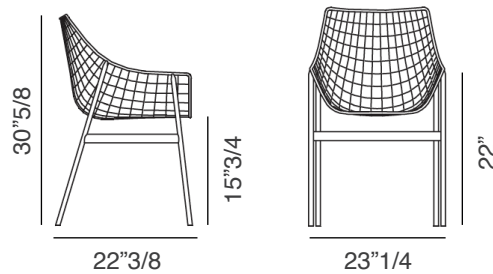

Summerset

Design: Christophe Pillet

Description

The Summerset armchair has a powder-coated steel grid structure. The choice of brightly colored fabrics make these chairs ideal casual bars or family-friendly restaurants. This armchair has several options when it comes to cushions: it can be without cushions, with whole body cushion (slim or comfort version), with seat and back cushions or only with seat cushion.

(For more specifications, please refer to "Finishes & Materials")

Summer Set Armchair - Without cushions:

22"3/8W x 23"1/4D x 32"5/8H

Seat Height: 17"3/4

Armrest Height: 24"

Summer Set Low Armchair - Without cushions:

22"3/8W x 23"1/4D x 30"5/8H

Seat Height: 15"3/4

Armrest Height: 22"

2423C Summer Set Armchair - Whole body cushion:

Summer Set Armchair - Seat and back cushions:

Summer Set Armchair - Seat cushion: