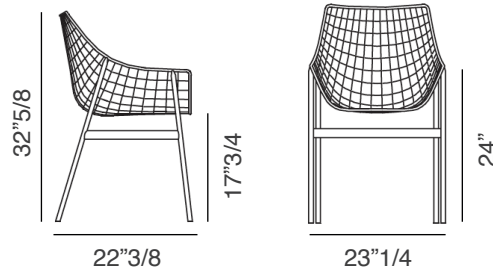

Summerset

Design: Christophe Pillet

Description

The Summerset armchair has a powder-coated steel grid structure. The choice of brightly colored fabrics make these chairs ideal casual bars or family-friendly restaurants. This armchair has several options when it comes to cushions: it can be without cushions, with whole body cushion (slim or comfort version), with seat and back cushions or only with seat cushion.

(For more specifications, please refer to "Finishes & Materials")

Summer Set Armchair - Without cushions:

22"3/8W x 23"1/4D x 32"5/8H

Seat Height: 17"3/4

Armrest Height: 24"

Summer Set Low Armchair - Without cushions:

22"3/8W x 23"1/4D x 30"5/8H

Seat Height: 15"3/4

Armrest Height: 22"

2423C Summer Set Armchair - Whole body cushion:

Summer Set Armchair - Seat and back cushions:

Summer Set Armchair - Seat cushion: