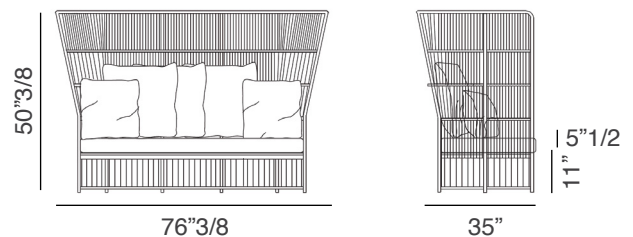

Structure & Weaving in:

- 1) Structure in Silk Grey
+ Weaving in Perla Rope.
- 2) Structure in Metal Bronze
+ Weaving in VAR#TEX Bronzo Rope.
- 3) Structure in Grey
+ Weaving in Perla Brown Rope.

Dimensions

76"3/8W x 35"D x 50"3/8H

Seat height: 11"

Cushion height: 5"1/2

Finishes and materials

Structure: Powder coated aluminum frame in Silk grey or grey finish.

Weaving: Perla, VAR#TEX Bronzo or Grey brown rope.