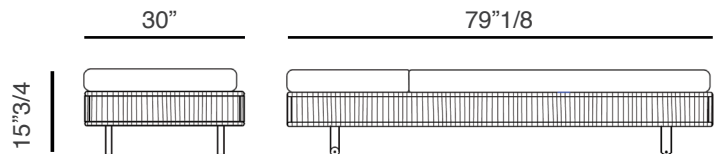

Tibidabo

Design: Calvi & Brambilla

Description

The Tibidabo lounge chair has a frame in powder coated aluminum and hand woven man-made fiber. Ideal for decorating terraces and outdoor spaces next to pools. The cushion comes in fabrics from the collection. Made in Italy.

Dimensions

79"1/8W x 30"D x 15"3/4H

Available Combinations

Structure & Weaving in:

Combination 1)

Structure in Silk Grey + Weaving in Perla Rope

Combination 2)

Structure in Metal Bronze + Weaving in VAR#TEX Bronzo Rope

Combination 3)

Structure in Grey + Weaving in Grey Brown Rope

*(For more specifications,
please refer to "Finishes & Materials")*