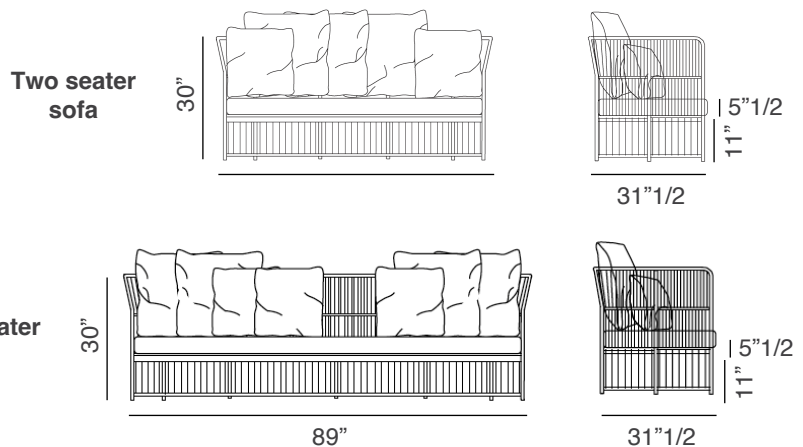

### Combinations:

- 1) Structure in Silk Grey + Weaving in Perla Rope.
- 2) Structure in Metal Bronze + Weaving in VAR#TEX Bronzo Rope.
- 3) Structure in Grey + Weaving in Perla Brown Rope.

## Dimensions

**Two seater:** 67"W x 31"1/2D x 30"H

**Three seater:** 89"W x 31"1/2D x 30"H

**Seat height:** 11" + cushion

**Cushion height:** 5"1/2

(For more specifications, please refer to "Finishes & Materials")