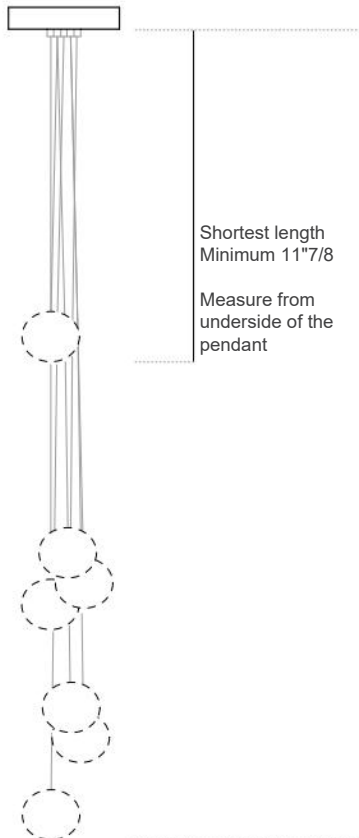

Copper 28

Description

The 28 copper suspension lamps provide a different compositional reading that results from shaping the copper tubing during installation. Pendants can be angled in any direction to provide a range of sculptural forms. The copper will weather and tarnish, registering the passage of time in its patina. Standard 28s are made with clear glass exterior spheres and milk white interior lamp holder cavities. 28s are possible with infinite versatility in color compositions, sizes and shapes. A flexible copper suspension option (in natural copper) available for all 28 pendants, providing a different compositional reading and a range of sculptural forms.

Longest and shortest lengths are determined by client, Bocci fabricates all lengths between these measurements. Specified shortest and longest lengths are from the underside of the canopy to the underside of the pendant. There may be variance of $\pm 1/8$ " on specified shortest and longest lengths. Up-charge applies for cable lengths over 118"1/8.

White powder coated canopy, lamps and power supplies are included.
Pendant anchor kit not included.

Cluster 28

Dimensions

28.1c) Ø4"5/8 x 1/4"H round canopy

28.1c deep) Ø4"5/8 x 1"5/8H round canopy

28.1mc) Ø2"3/8 round mini canopy

Pendant size: ± Ø6"1/2

Length Measuring Guide

Pendant

± Ø6"1/2

Specifications

Mounting: Ceiling mounted.

Glass Color: Clear, colour pendants.

Lamp: 1W LED, 2700K, 100lm.