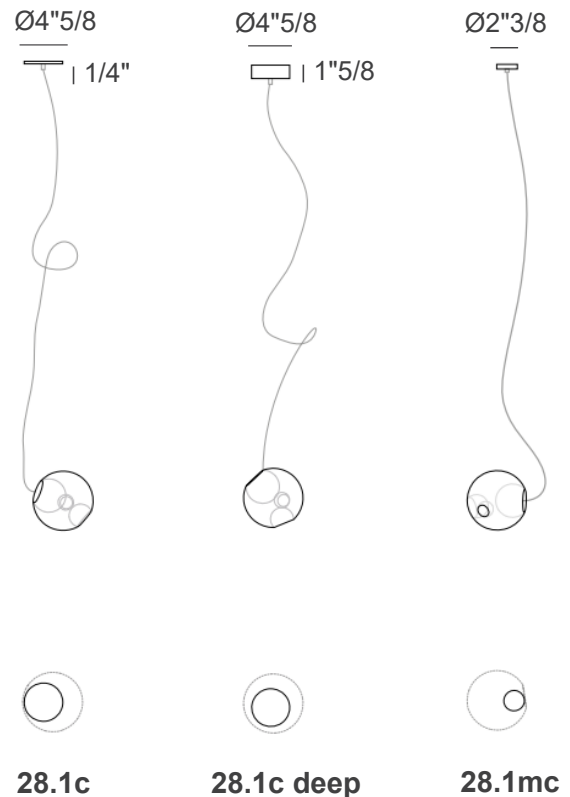

Copper 28

Description

The 28 copper suspension lamps provide a different compositional reading that results from shaping the copper tubing during installation. Pendants can be angled in any direction to provide a range of sculptural forms. The copper will weather and tarnish, registering the passage of time in its patina. Standard 28s are made with clear glass exterior spheres and milk white interior lamp holder cavities. 28s are possible with infinite versatility in color compositions, sizes and shapes. A flexible copper suspension option (in natural copper) available for all 28 pendants, providing a different compositional reading and a range of sculptural forms.

White powder coated canopy, lamps and power supplies are included.
Pendant anchor kit not included.

Cluster 28

Dimensions

28.1c) Ø4"5/8 x 1/4"H round canopy

28.1c deep) Ø4"5/8 x 1"5/8H round canopy

28.1mc) Ø2"3/8 round mini canopy

Pendant size: ± Ø6"1/2

Length Measuring Guide

Pendant

± Ø6"1/2

Specifications

Mounting: Ceiling mounted.

Glass Color: Clear, colour pendants.

Lamp: 1W LED, 2700K, 100lm.

Coaxial Length: Fixed lengths. 11"7/8 minimum / up to 472"3/8 max.

Canopy Finish: White, black or brushed nickel.

Materials: Blown glass, braided metal coaxial cable, electrical components, steel canopy.