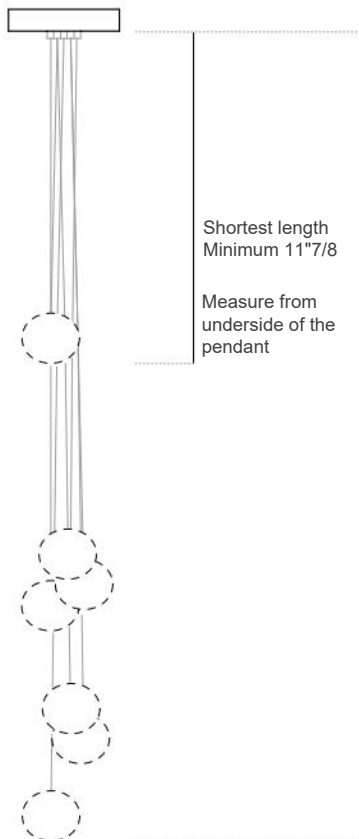

## 28 Copper

### Dimensions

28.13c) Ø15"3/4

28.19c) Ø19"3/4

Pendant size: ± Ø6"1/2

### Length Measuring Guide

*Cluster Column,  
Copper Suspension  
without Pendant Anchor Kit Configuration*

Ø15"3/4

**28.13c**

thirteen pendants

Ø19"3/4

**28.19c**

nineteen pendants

### Specifications

**Mounting:** Ceiling mounted.

**Glass Color:** Clear, or colour pendants.

**Lamp:** 1W LED, 2700K, 100lm.

**Coaxial Length:** Fixed lengths. 11"7/8 minimum / up to 472"3/8 max.

**Canopy Finish:** White.