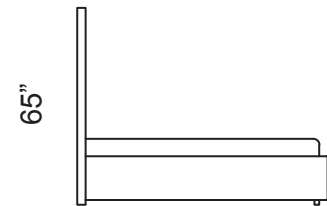

Cushions filled with goose feather covered in fabric or leather. Available with one side of quilted processing.

Request for custom size.

Adler

Dimensions

Queen Size: 75"1/4W x 83"7/8D x 65"H

Mattress Queen size: 60" x 80"

King Size: 91"3/4W x 83"7/8D x 65"H

Mattress King size: 76"3/4 x 80"

66"1/8

65"

83"7/8

82"5/8

65"

83"7/8