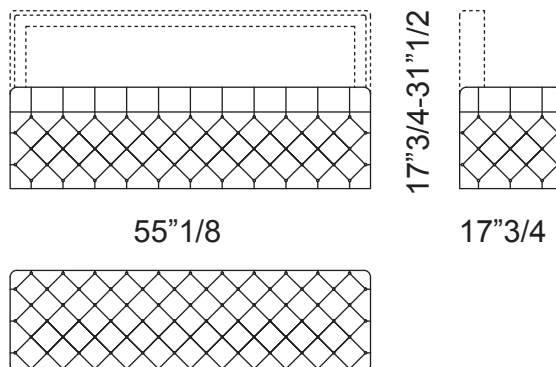

### *Description*

Trunk with multilayer structure covered with foam polyurethane with different density. Tufted processing. Request for special size.

### *Dimensions*

55"1/8W x 17"3/4D x 17"3/4H(31"1/2 Open)