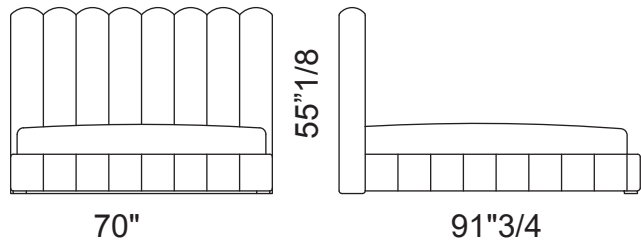

Byron

Description

Double bed available in two sizes with multilayer structure covered with foam polyurethane with different density.

Upholstered in fabric or leather.

Cushions Soft are not included.

Cushions filled with goose feather covered in fabric or leather. Available with one side of quilted processing.

Request for custom size.

Byron

Dimensions

Queen Size: 70"W x 91"3/4D x 55"1/8H
Mattress Queen size: 60" x 80"

King Size: 86"5/8W x 91"3/4D x 55"1/8H
Mattress King size: 76"3/4 x 80"

Finishes and materials

Covered in: - Fabric
- Vip fabric
- Leather