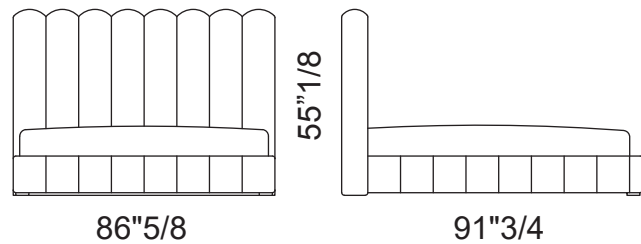

Byron

Description

Double bed available in two sizes with multilayer structure covered with foam polyurethane with different density.

Upholstered in fabric or leather.

Cushions Soft are not included.

Cushions filled with goose feather covered in fabric or leather. Available with one side of quilted processing.

Request for custom size.

Byron

Dimensions

Queen Size: 70"W x 91"3/4D x 55"1/8H
Mattress Queen size: 60" x 80"

King Size: 86"5/8W x 91"3/4D x 55"1/8H
Mattress King size: 76"3/4 x 80"

Finishes and materials

Covered in: - Fabric
- Vip fabric
- Leather