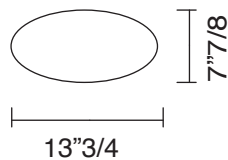

### *Description*

Table lamp with structure in shining chrome or dipped in 24 kt gold  
Bevelled glass pendants.  
Bulb: 1 - E 27 max 40 W

### *Dimensions*

13"3/4W x 7"7/8 x 23"5/8H