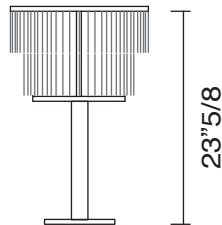

### *Description*

Table lamp with structure in shining chrome or dipped in 24 kt gold  
Bevelled glass pendants.  
Bulb: 1 - E 27 max 40 W

### *Dimensions*

13"3/4W x 7"7/8 x 23"5/8H