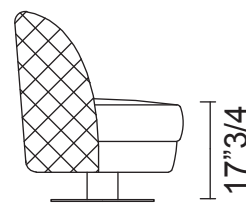

### Description

Swivel lounge chair solid wood structure covered with foam plyurethane with different density. Upholstered in fabric or leather. Base in stainless shining steel base. Cushions not included. Request for special size.

### Dimensions

33"1/2W x 33"1/2D x 35"3/8H  
SH: 17"3/4

33"1/2

33"1/2