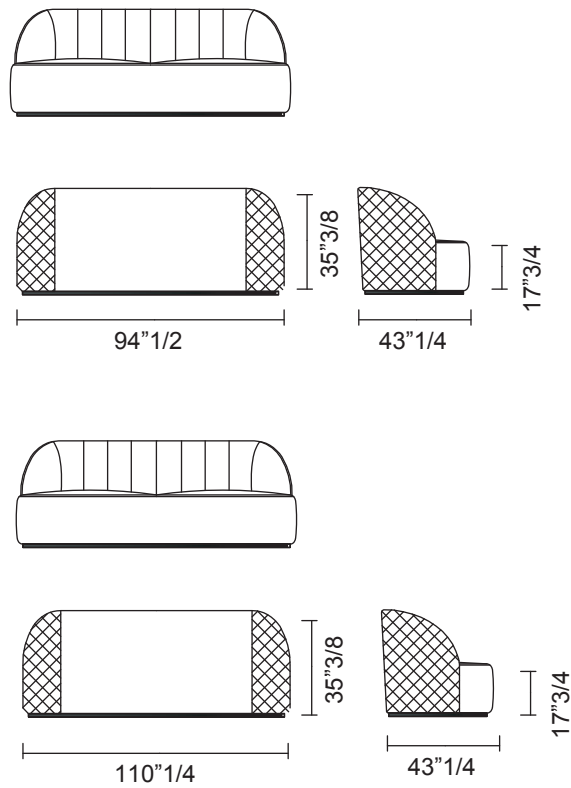

### *Description*

Sofa available in two sizes with solid wood structure covered with foam polyurethane with different density.

Upholstered in fabric or leather.

Cushions are not included.

Request for custom size.

### *Dimensions*

94"1/2W x 41"3/8D x 33"1/2H  
110"1/4W x 41"3/8D x 33"1/2H