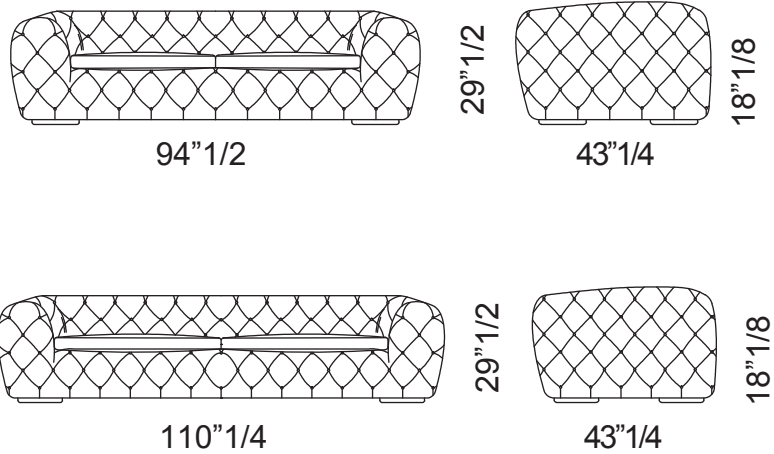

### *Description*

Sofa available in two sizes with solid wood structure covered with foam polyurethane with different density. Upholstered in tufted fabric or leather.

Cushions are not included.

Request for custom size.

### *Dimensions*

94"1/2W x 43"1/4D x 29"1/2H

110"1/4W x 43"1/4D x 29"1/2H