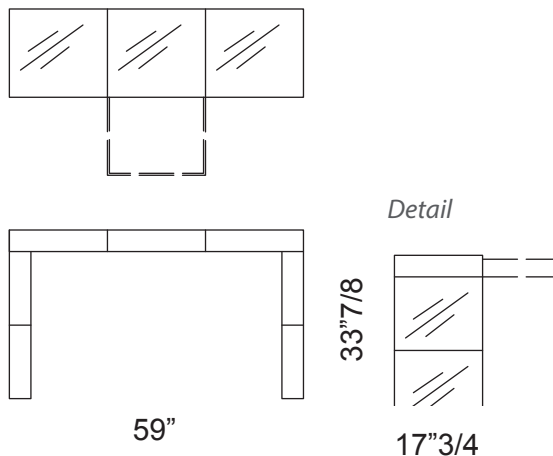

### *Description*

Console with one drawer.  
Structure: Honeycomb core, covered in bevelled natural/bronze/smoke mirror.  
Drawer slides "Blumotion" system.  
Request for special size.

### *Dimensions*

59"W x 17"3/4D x 33"7/8H

### *Finishes and materials*

Structure in: - Bevelled natural/bronze mirror 1/8" thick.  
Top in: - Bevelled natural/bronze/smoke mirror 1/8" thick.

(For more specifications, please refer to "Finishes & Materials")