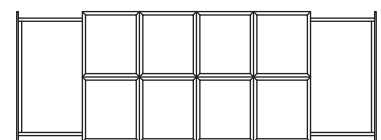

Envy

Description

Coffee table with two lateral drawers. Structure in MDF covered in mirror natural or bronze glass. Base in shining stainless steel.

Dimensions

55"1/8W x 27"1/2D x 15"H

55"1/8

27"1/2

15"

27"1/2

Open drawers

27"1/2

25"5/8

55"1/8

25"5/8

Finishes and materials

Structure in: MDF covered in mirror natural, bronze or smoke glass. Base in: Shining stainless steel.