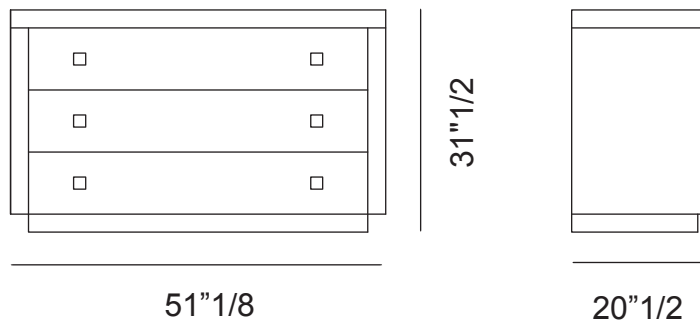

### *Description*

The luxury Envy dresser comes with three drawers, structure covered in mirror and mirror or leather with optional quilted processing drawers. Made in Italy.

### *Dimensions*

51"1/8W x 20"1/2D x 31"1/2H