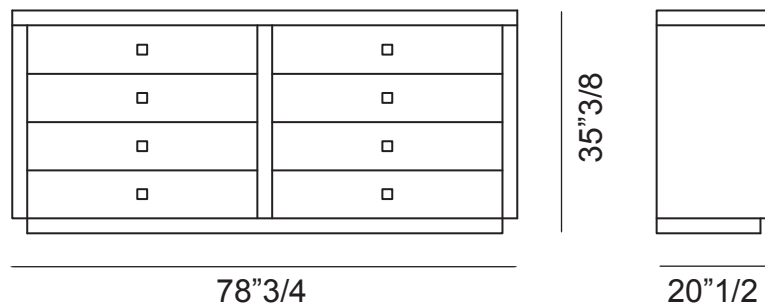

Envy

Description

The luxury Envy Dresser comes with eight leather drawers. MDF structure covered in bevelled mirror, lacquered or in premium leather and base in metal. Made in Italy.

Dimensions

78"3/4W x 20"1/2D x 35"3/8H