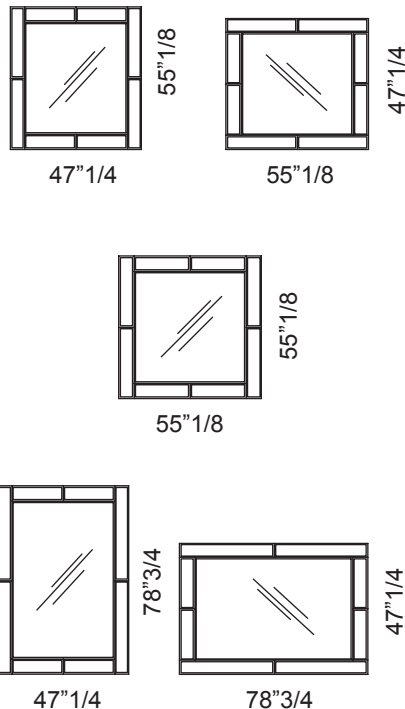

### Description

Mirror with MDF structure covered in natural, bronze or smoke bevelled mirror 1/8" thick.  
Request for special size.

### Dimensions

47"1/4W x 55"1/8H  
55"1/8W x 55"1/8H  
47"1/4W x 78"3/4H