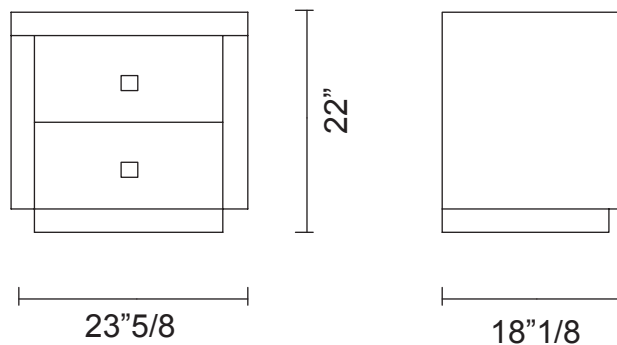

Envy

Description

The luxury Envy nightstand comes with two drawers, structure covered in mirror and mirror or leather with optional quilted processing drawers. Made in Italy.

Dimensions

23"5/8W x 18"1/8D x 22"H