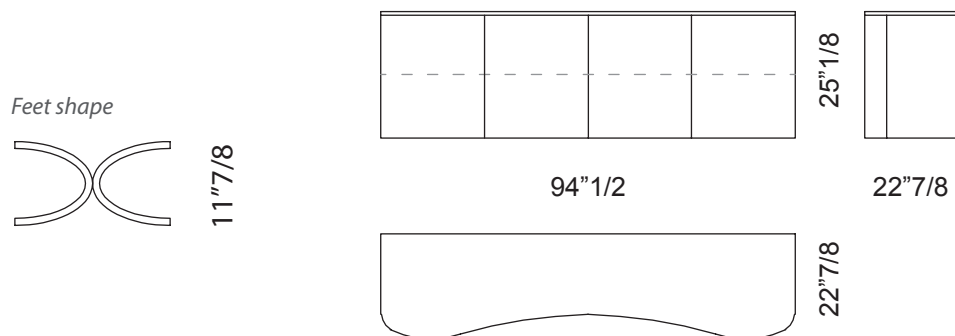

Form

Description

Sideboard with structure in MDF structure 1"5/8 shining/matt lacquered, ebano macassar veneered or covered in leather. Shining/matt lacquered doors (only for the lacquered structure version) or covered in leather. Top available in marble. For ebano macassar veneered structure, doors are available in the same finish or leather. Sainless steel base.

Dimensions

94"1/2W x 22"7/8D x 37"H

Finishes and materials

Structure in: Shining/matt lacquered, ebano macassar veneered or covered in leather.

Doors in: - Leather.

- Shining/matt lacquered doors
- Ebano macassar veneered.