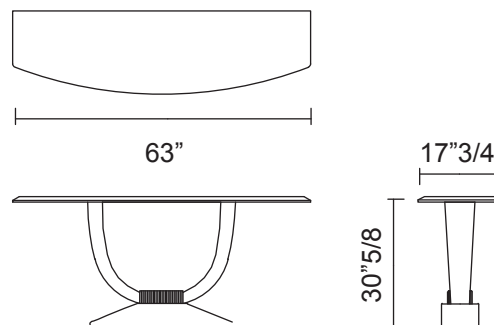

Hermes

Description

Console with base in stainless steel.
Top available in wood, marble 1"1/8 thick or
shining/matt lacquered.
Request for special size.

Dimensions

63"W x 17"3/4D x 30"5/8H

Finishes and materials