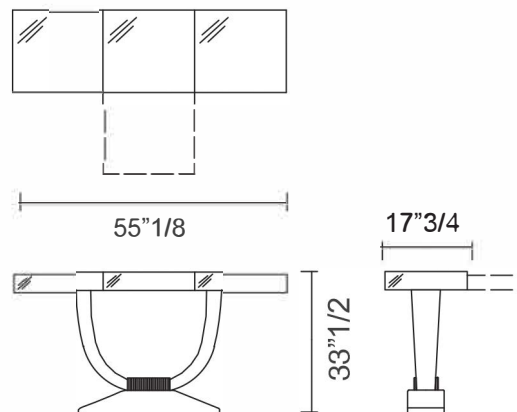

Hermes

Description

Console with base in stainless steel.
Top in MDF 4" thick, covered in bevelled mirror or wood.
Drawer slides "Blumotion" system Request for special size.

Dimensions

55"1/8W x 17"3/4D x 33"1/2H