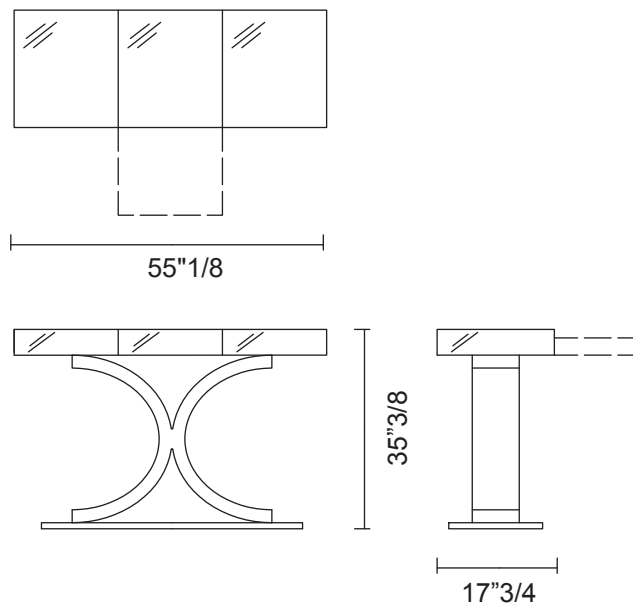

Kent

Description

Console with drawer.
Base in stainless steel.
Top frame in MDF 3/8" thick covered in natural/
bronze/smoke mirror or cacao walnut/ebano
macassar wood.
Drawer slides with "Blumotion" system.
Request for special size.

Dimensions

55"1/8W x 17"3/4D x 35"3/8H

Finishes and materials

Base in: Stainless steel.
Top in: Natural / bronze / smoke mirror or cacao walnut/ebano macassar wood.