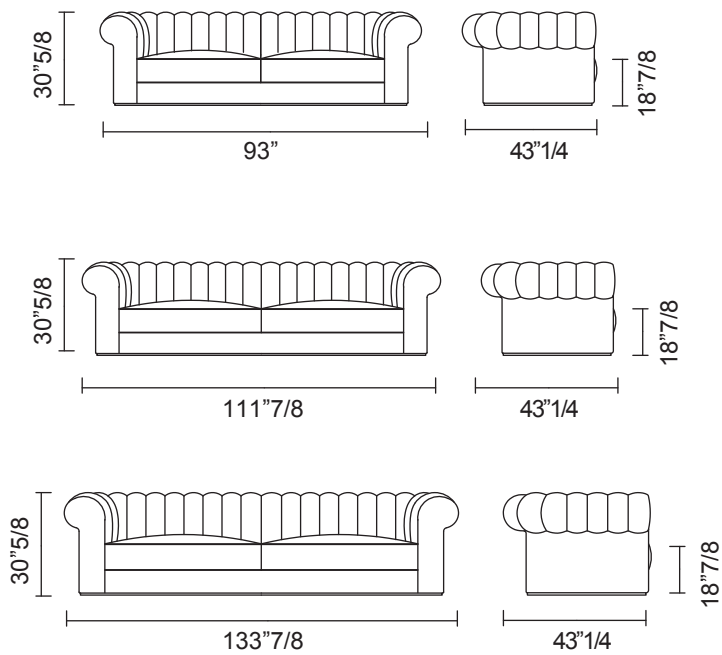

Kent

Description

Sofa available in three sizes.
Solid wood structure covered with foam polyurethane with different density.
Seat cushions in goose feather supported.
Base in metal with chrome finish.
Decorative cushions with one side quilted processing.
Cushions are not included.

Kent

Dimensions

93"W x 43"1/4D x 30"5/8H

111"7/8W x 43"1/4D x 30"5/8H

133"7/8W x 43"1/4D x 30"5/8H

Finishes and materials

Covered in: - Fabric
- Vip fabric
- Leather

Base in: Metal, chrome finish.