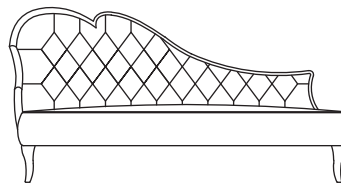

René

Description

Chaise lounge with beech wood carving structure shining/matt lacquered.
Covered in fabric or leather.
Backrest with tufted processing.

Dimensions

74"3/4W x 34"5/8D x 36"1/4H
SH: 15"

74"3/4

34"5/8

36"1/4

15"

Finishes and materials

Cover in: - Fabric
- Vip Fabric
- Leather

Feet in: Shining/matt lacquered

(For more specifications, please refer to "Finishes & Materials")