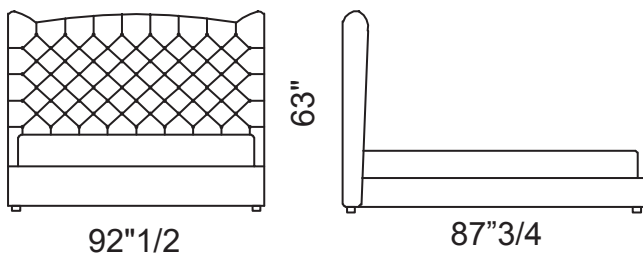

Cushions Soft are not included.

Cushions filled with goose feather covered in fabric or leather. Available with one side of quilted processing.

Request for custom size.

Vogue

Dimensions

Queen Size 76"W x 87"3/4D x 63"H

Mattress Queen size: 60" x 80"

King Size: 92"1/2W x 98"3/4D x 63"H

Mattress King size: 76"3/4 x 80"

Finishes and materials

- Covered in: - Fabric
- Vip fabric
- Leather

(For more specifications, please refer to "Finishes & Materials")