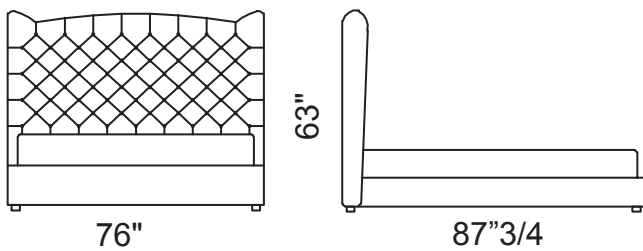

Cushions Soft are not included.

Cushions filled with goose feather covered in fabric or leather. Available with one side of quilted processing.

Request for custom size.

Vogue

Dimensions

Queen Size 76"W x 87"3/4D x 63"H

Mattress Queen size: 60" x 80"

King Size: 92"1/2W x 98"3/4D x 63"H

Mattress King size: 76"3/4 x 80"

Finishes and materials

- Covered in: - Fabric
- Vip fabric
- Leather

(For more specifications, please refer to "Finishes & Materials")