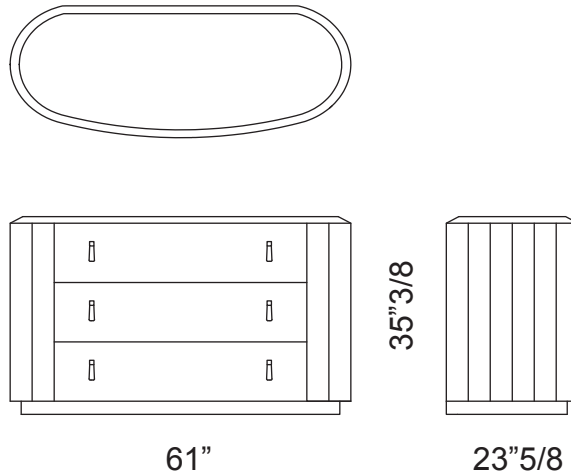

### Description

Dresser with three drawers.

MDF structure covered in leather, shining/matt lacquered or cacao walnut. Drawers covered in leather.

cacao walnut drawers (only for cacao walnut structure version). Lacquered drawers (only for lacquered structure version).

### Dimensions

61"W x 23"5/8D x 35"3/8H