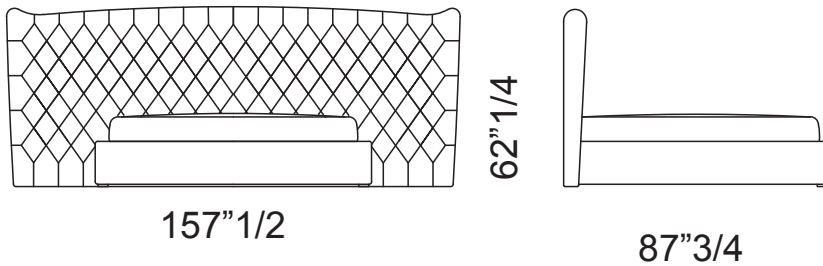

### *Dimensions*

King Size: 157"1/2W x 87"3/4D x 62"1/4H  
Mattress King size: 76"3/4 x 80"