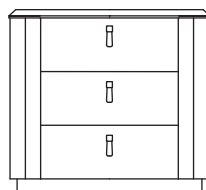

Vogue

Description

Nightstand with three drawers.
MDF structure covered in leather, shining/matt lacquered or cacao walnut. Drawers covered in leather.
cacao walnut drawers (only for cacao walnut structure version). Lacquered drawers (only for lacquered structure version).
Top in the same material as the structure(except leather) or in marble.
Base in stainless steel.
Request for special size.

Dimensions

26"3/4W x 18"7/8D x 23"5/8H

26"3/4

23"5/8

18"7/8

Finishes and materials

Structure in: Leather, shining/matt lacquered or cacao walnut. Drawers: Covered in leather. Cacao walnut (only for cacao walnut structure version).