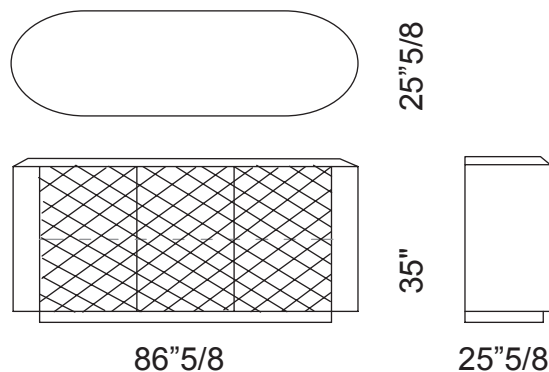

Vogue

Description

Sideboard with structure in MDF with shining/matt lacquered, leather or wood.

Top in lacquered, wood or marble.

Doors covered in quilted leather for all structure versions.

Lacquered structure version: also available with doors in lacquered finish.

Cacao walnut or ebano macassar version: available with doors in cacao walnut wood.

Shining stainless steel base.

Dimensions

85"W x 25"5/8D x 35"3/8H

Finishes and materials

Structure in: Shining/matt lacquered, leather, cacao walnut or ebano macassar.