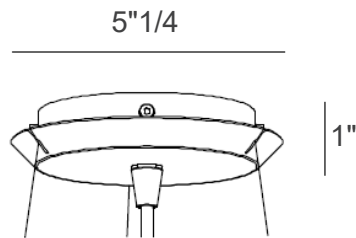

Icaro Ball

Design: Brian Rasmussen

Description

Suspension lamp with structure in painted steel wire white and black matt. Light bulb enclosed in a hermetic IP64 glass diffuser. Metal parts are protected with anti-corrosive primer and resistant polyester coating.

Dimensions

- A) Ø19"5/8 x 18"7/8H
- B) Ø23"5/8 x 22"3/8H
- C) Ø29"1/2 x 27"1/2H
- D) Ø35"3/8 x 32"1/4H

Cable: 78"3/4

Optional cover in removable cotton fabric stripe available.

Icaro

Light Source

A, B, C: 1 x E27 42 W HES

D: 1 x E27 70 W HES

Canopy for sizes
A, B, C

Canopy for size
D

White finish detail

Black finish detail

Canopy for sizes
A, B, C

Canopy for size
D