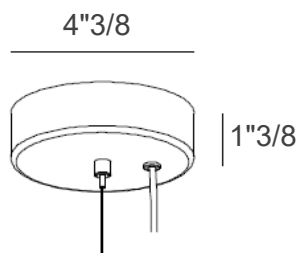

Icaro Ball

Design: Brian Rasmussen

Description

Suspension lamp with structure in painted steel wire white and black matt. Light bulb enclosed in a hermetic IP64 glass diffuser. Metal parts are protected with anti-corrosive primer and resistant polyester coating.

Dimensions

- A) Ø19"5/8 x 18"7/8H
- B) Ø23"5/8 x 22"3/8H
- C) Ø29"1/2 x 27"1/2H
- D) Ø35"3/8 x 32"1/4H

Cable: 78"3/4

Optional cover in removable cotton fabric stripe available.

Icaro

Light Source

A, B, C: 1 x E27 42 W HES

D: 1 x E27 70 W HES

Canopy for sizes
A, B, C

Canopy for size
D

White finish detail

Black finish detail

Canopy for sizes
A, B, C

Canopy for size
D