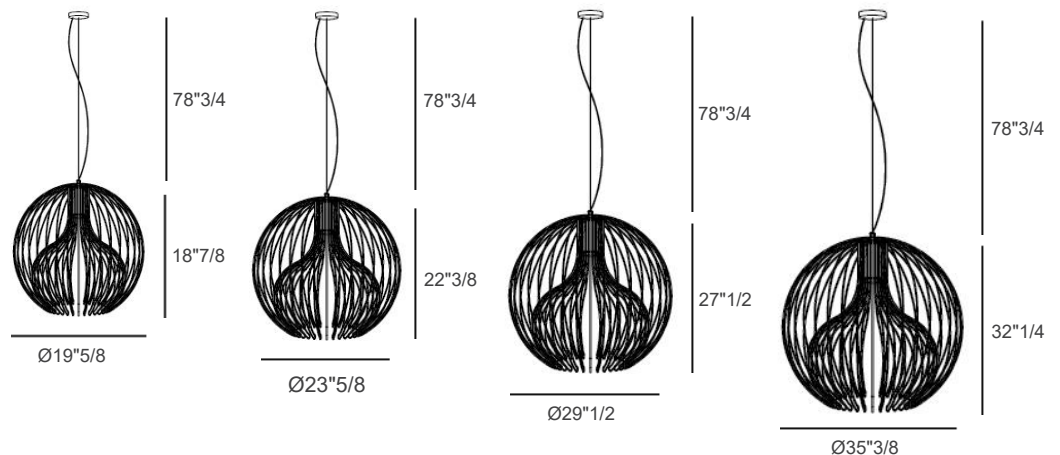

Icaro Ball

Design: Brian Rasmussen

Description

Suspension lamp with structure in painted steel wire white and black matt. Light bulb enclosed in a hermetic IP64 glass diffuser. Metal parts are protected with anti-corrosive primer and resistant polyester coating.

Dimensions

- A) Ø19"5/8 x 18"7/8H
- B) Ø23"5/8 x 22"3/8H
- C) Ø29"1/2 x 27"1/2H
- D) Ø35"3/8 x 32"1/4H

Cable: 78"3/4

Optional cover in removable cotton fabric stripe available.

Icaro

Light Source

A, B, C: 1 x E27 42 W HES

D: 1 x E27 70 W HES

Canopy for sizes
A, B, C

Canopy for size
D

White finish detail

Black finish detail

Canopy for sizes
A, B, C

Canopy for size
D