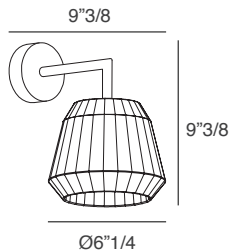

Loto

Design: Annarosa Romano + Bruno Menegon

Description

The Loto wall lamp has a hand-finished pleated fabric or pleated ribbon lampshade. Available in two versions: with or without switch. Made in Italy.

Light source:
1 x E12 - 42W HES

Dimensions

9"3/8W x 9"3/8H x 6"1/4D

— wall lamp without switch detail.

— wall lamp with switch detail.