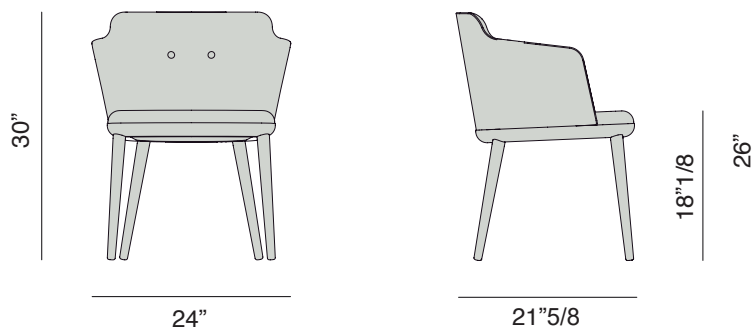

### *Description*

Chair with arms with frame in solid canaletta walnut or ash wood and cover in the fabrics of the collection. The buttons could be ton sur ton or in contrast.

### *Dimensions*

24"W x 21"5/8D x 30"H"- Seat height: 18"1/8 - Armrest height: 26"