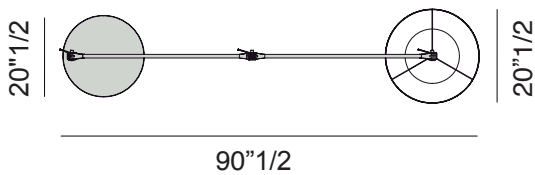

Dimensions

40"1/2W x 20"1/2D x 59"3/8H (Base: Ø17"3/4, Shade: Ø20"1/2)

Finishes and materials

Frame: Brushed bronzed brass

Junction: Solid canaletta walnut

Base: Marble

Shade: Cotton with golden inner part

(For more specifications, please refer to "Finishes & Materials")

Gary Big

Design: T. Colzani

Description

Floor lamp with tubular frame in brushed bronzed brass with junction in solid canaletta walnut and Carrara marble base. Grey cotton shade with golden inner part. Bulb: 1x E26 max 100 W. Suitable for fluorescent and LED bulbs.

Dimensions

90"1/2W x 20"1/2D x 81"H (Base: Ø20"1/2, Shade: Ø20"1/2)

Finishes and materials

Frame: Brushed bronzed brass

Junction: Solid canaletta walnut

Base: Marble

Shade: Cotton with golden inner part

(For more specifications, please refer to "Finishes & Materials")