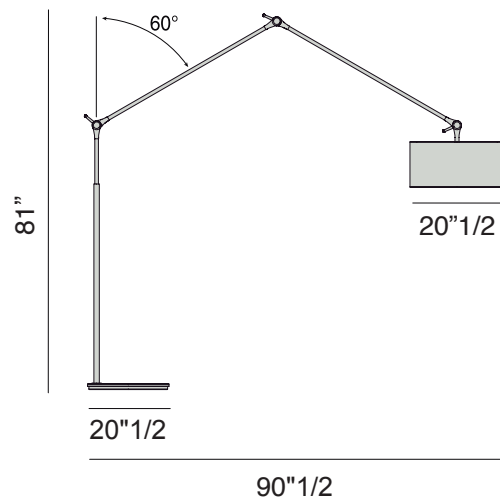

Gary Small

Design: T. Colzani

Description

Floor lamp with tubular frame in brushed bronzed brass with junction in solid canaletta walnut and Carrara marble base. Grey cotton shade with golden inner part. Bulb: 1x E26 max 100 W. Suitable for fluorescent and LED bulbs.

Dimensions

40"1/2W x 20"1/2D x 59"3/8H (Base: Ø17"3/4, Shade: Ø20"1/2)

Finishes and materials

Frame: Brushed bronzed brass

Junction: Solid canaletta walnut

Base: Marble

Shade: Cotton with golden inner part

(For more specifications, please refer to "Finishes & Materials")

Gary Big

Design: T. Colzani

Description

Floor lamp with tubular frame in brushed bronzed brass with junction in solid canaletta walnut and Carrara marble base. Grey cotton shade with golden inner part. Bulb: 1x E26 max 100 W. Suitable for fluorescent and LED bulbs.

Dimensions

90"1/2W x 20"1/2D x 81"H (Base: Ø20"1/2, Shade: Ø20"1/2)

Finishes and materials

Frame: Brushed bronzed brass

Junction: Solid canaletta walnut

Base: Marble

Shade: Cotton with golden inner part

(For more specifications, please refer to "Finishes & Materials")