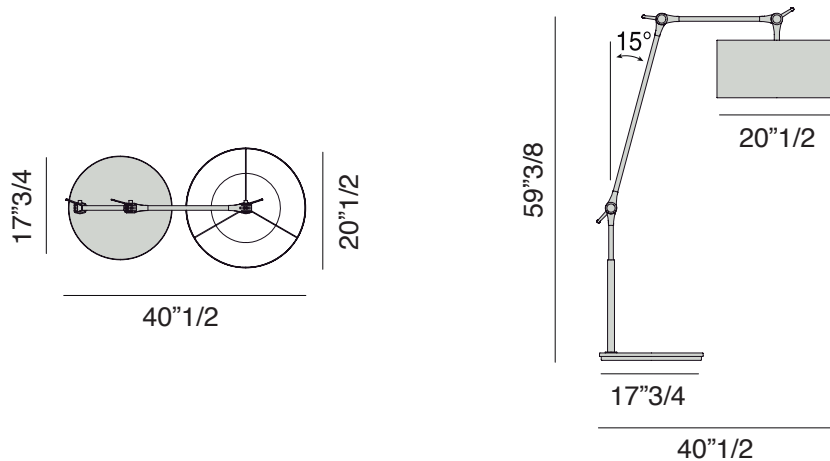

Gary Small

Design: T. Colzani

Description

Floor lamp with tubular frame in brushed bronzed brass with junction in solid canaletta walnut and Carrara marble base. Grey cotton shade with golden inner part. Bulb: 1x E26 max 100 W. Suitable for fluorescent and LED bulbs.

Dimensions

40"1/2W x 20"1/2D x 59"3/8H (Base: Ø17"3/4, Shade: Ø20"1/2)

Finishes and materials

Frame: Brushed bronzed brass

Junction: Solid canaletta walnut

Base: Marble

Shade: Cotton with golden inner part

(For more specifications, please refer to "Finishes & Materials")

Gary Big

Design: T. Colzani

Description

Floor lamp with tubular frame in brushed bronzed brass with junction in solid canaletta walnut and Carrara marble base. Grey cotton shade with golden inner part. Bulb: 1x E26 max 100 W. Suitable for fluorescent and LED bulbs.

Dimensions

90"1/2W x 20"1/2D x 81"H (Base: Ø20"1/2, Shade: Ø20"1/2)

Finishes and materials

Frame: Brushed bronzed brass

Junction: Solid canaletta walnut

Base: Marble

Shade: Cotton with golden inner part

(For more specifications, please refer to "Finishes & Materials")