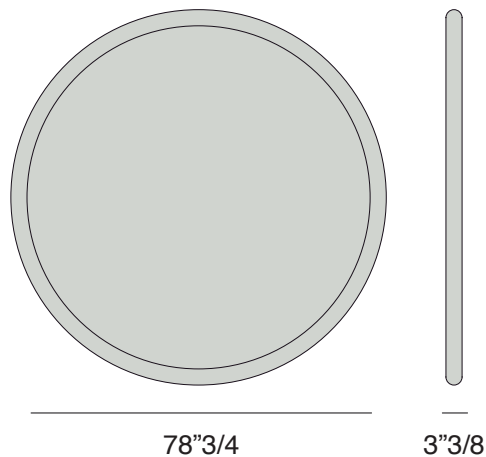

Giove

Design: T. Colzani

Description

Round wall mirror to be hang or to be leant with frame in solid canaletta walnut. It is compulsory removing the support feet to fix the mirror to the wall.

Dimensions

Ø 70"7/8 - 78"3/4 x 3"3/8D

Finishes and materials

Frame: Wood or leaf

Mirror: Clear

(For more specifications, please refer to "Finishes & Materials")