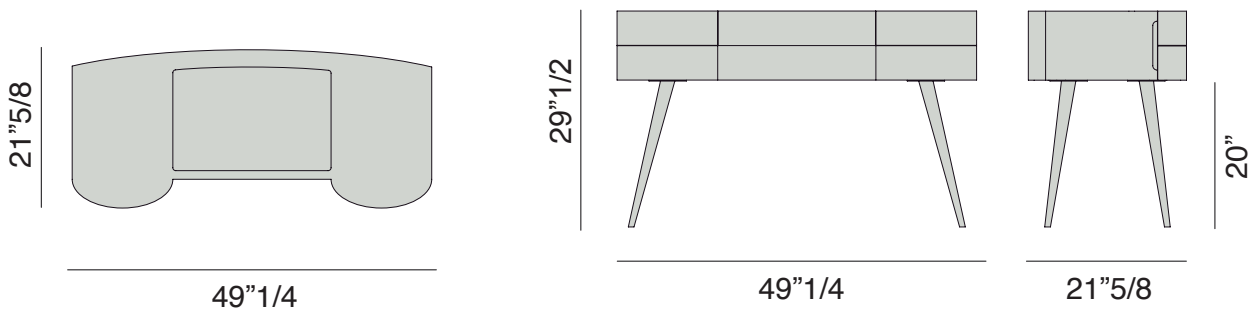

Micol

Design: G. Azzarello

Description

Desk or vanity in canaletta walnut with 5 drawers and Cuoietto leather insert on the top. Conical legs in brushed bronzed brass.

Dimensions

49"1/4W x 21"5/8D x 29"1/2H