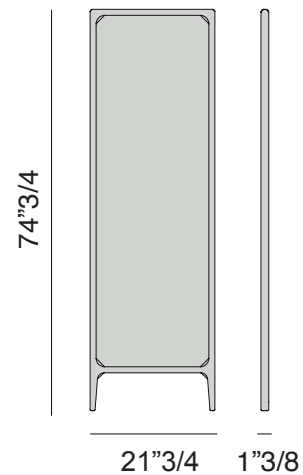

Rimmel

Design: E. Gallina

Description

Floor mirror to be leant against the wall with frame in solid ash wood.

Dimensions

21"3/4W x 1"3/8D x 74"3/4H

Finishes and materials

Frame: Natural Ash, Ash Moka Stained, Ash Canaletta Walnut Stained, Ash Wengé Stained, Ash Canapa Stained, Ash Grey Stained or Matt Lacquered Open Pore.

Mirror: Clear

(For more specifications, please refer to "Finishes & Materials")