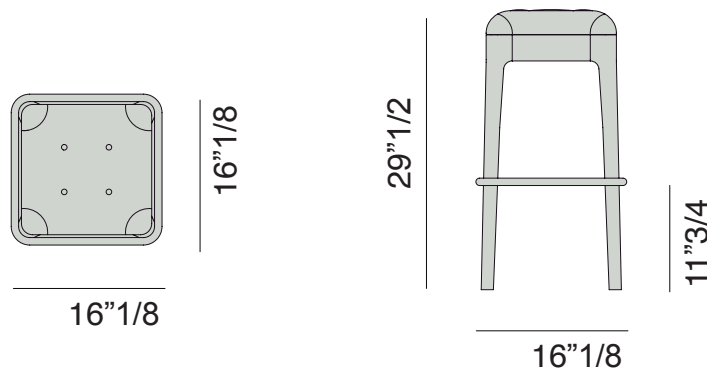

Webby Stool

Design: C. Ballabio

Description

Stool with frame in solid canaletta walnut or ash and seat with capitonné decoration upholstered in the fabric of the collection. Footrest in stainless steel. The buttons could be tone on tone or in contrast.

Dimensions

16"1/8W x 16"1/8D x 29"1/2H

Finishes and materials

Frame: Solid canaletta walnut or Ash

Seat: With tufted decoration upholstered in the fabrics of the collection

Footrest: Stainless steel

(For more specifications, please refer to "Finishes & Materials")