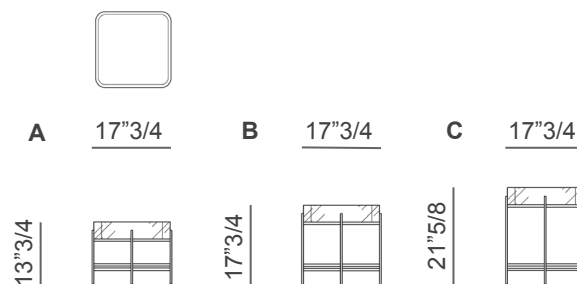

Tray

Design: Marco Viola

Description

Side table with painted metal base and Ash frame. Square top in marble or in back-painted glass. Finishes as per collection. Made in Italy.

Dimensions

A: 17"3/4W x 17"3/4D x 13"3/4H

B: 17"3/4W x 17"3/4D x 17"3/4H

C: 17"3/4W x 17"3/4D x 21"5/8H

Finishes and materials

Base: Lacquered metal.

Frame: Ash Wood

Top: Back painted glass or Marble