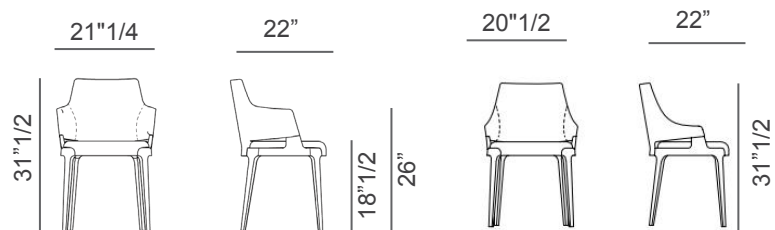

## Dimensions

### Chair

20"1/2W x 22"D x 31"1/2H

Seat height: 18"1/2

### Armchair

21"1/4W x 22"D x 31"1/2H

Seat height: 18"1/2

Armrest height: 26"

### Armchair:

21"1/4W x 22"3/8D x 34"1/4H

Seat height: 18"1/2

Armrest height: 26"

20"1/2

22"3/8

21"1/4

22"3/8