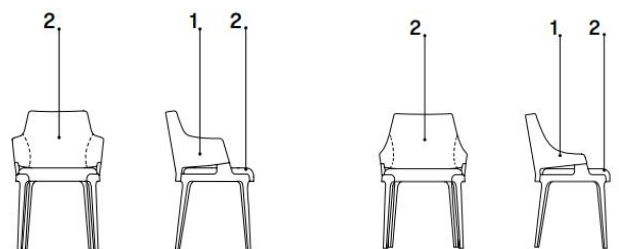

(For more specifications, please refer to "Finishes & Materials")