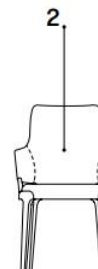

Bimaterial Version

1. External Backrest Cover: Leather
2. Seat & Internal Cover: Fabric

(For more specifications, please refer to "Finishes & Materials")