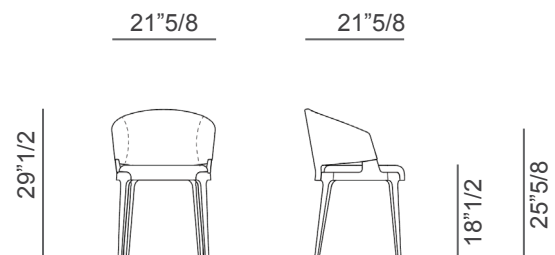

Dimensions

21"5/8W x 21"5/8D x 29"1/2H

Seat height: 18"1/2

Armrest height: 25"5/8

Finishes and materials

Structure: Ash wood or Canaletto walnut.

Cover: Fabric, eco-leather, leather or hide leather.

Bimaterial Version