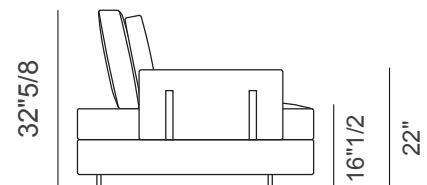

Size: 163"3/8W x 122"D x 32"5/8H (SH: 16"1/2 , AH: 22")

Finishes and materials

Frame: Wooden with elastic straps, padded in expanded polyurethane.

Armrest: Curved metal sheet, upholstered in coach hide.

Feet: Metal, powder-coated.

Covers: Fabric or Leather. Capitoné or Smooth.

Dimensions

Size: 163"3/8W x 122"D x 32"5/8H (SH: 16"1/2 , AH: 22")

- 1x Corner (OHE615)
- 1x 3-seater central unit (OHE730)
- 1x 3-seater sofa right armrest (OHE732CC)
- 1x Chaise Lounge with one armrest (OHE651CC)

Capitonné

122"

163"3/8

163"3/8

- 1x Corner (OHE115)
- 1x 3-seater central unit (OHE230)
- 1x 3-seater sofa right armrest (OHE232CC)
- 1x Chaise Lounge with one armrest (OHE151CC)

Smooth

122"