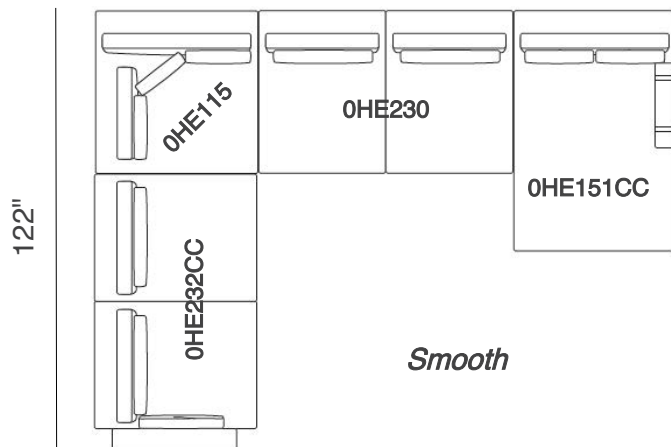

Size: 163"3/8W x 122"D x 32"5/8H (SH: 16"1/2 , AH: 22")

Finishes and materials

Frame: Wooden with elastic straps, padded in expanded polyurethane.

Armrest: Curved metal sheet, upholstered in coach hide.

Feet: Metal, powder-coated.

Covers: Fabric or Leather. Capitoné or Smooth.

Dimensions

Size: 163"3/8W x 122"D x 32"5/8H (SH: 16"1/2 , AH: 22")

- 1x Corner (OHE615)
- 1x 3-seater central unit (OHE730)
- 1x 3-seater sofa right armrest (OHE732CC)
- 1x Chaise Lounge with one armrest (OHE651CC)

Capitonné

122"

163"3/8

163"3/8

- 1x Corner (OHE115)
- 1x 3-seater central unit (OHE230)
- 1x 3-seater sofa right armrest (OHE232CC)
- 1x Chaise Lounge with one armrest (OHE151CC)

Smooth

122"