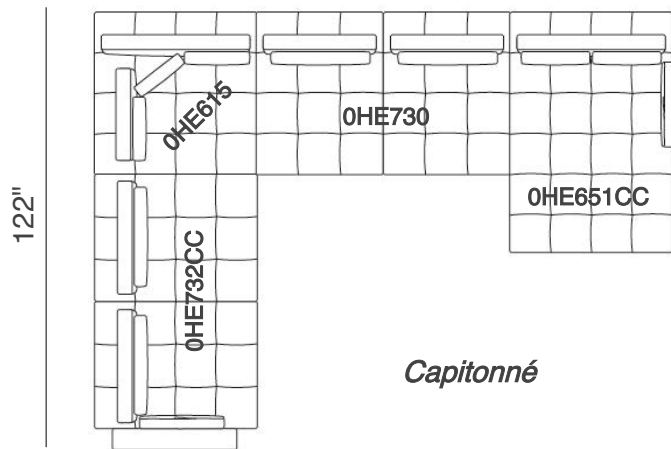

Size: 163"3/8W x 122"D x 32"5/8H (SH: 16"1/2 , AH: 22")

Finishes and materials

Frame: Wooden with elastic straps, padded in expanded polyurethane.

Armrest: Curved metal sheet, upholstered in coach hide.

Feet: Metal, powder-coated.

Covers: Fabric or Leather. Capitoné or Smooth.

Dimensions

Size: 163"3/8W x 122"D x 32"5/8H (SH: 16"1/2 , AH: 22")

- 1x Corner (OHE615)
- 1x 3-seater central unit (OHE730)
- 1x 3-seater sofa right armrest (OHE732CC)
- 1x Chaise Lounge with one armrest (OHE651CC)

Capitonné

122"

163"3/8

163"3/8

- 1x Corner (OHE115)
- 1x 3-seater central unit (OHE230)
- 1x 3-seater sofa right armrest (OHE232CC)
- 1x Chaise Lounge with one armrest (OHE151CC)

Smooth

122"