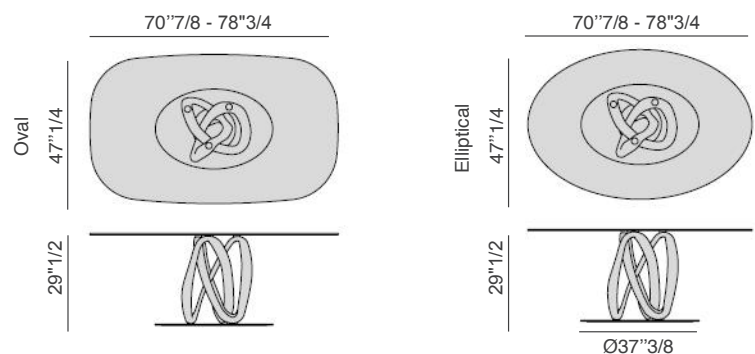

### Description

Table in solid canaletta walnut or ash with central base fixed on a metal ring.

### Dimensions

70"7/8W x 47"1/4D x 29"1/2H

78"3/4W x 47"1/4D x 29"1/2H

Base: Ø37"3/8