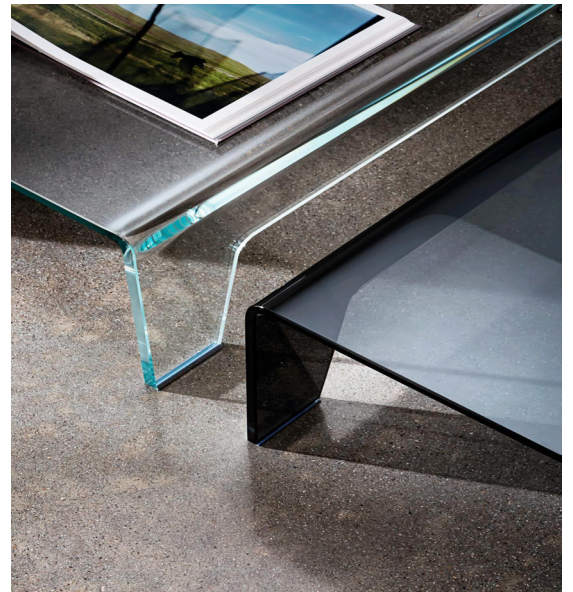

Frog

Design: Lievore Altherr Molina

Description

Extra-light clear or lacquered mono or two-tones, bent glass coffee table.
Smoked finish available only in the rectangular version.

Dimensions

- A) 43"1/4W x 23"5/8D x 13"3/8H - Cod. P4420
- B) 55"1/8W x 28"3/8D x 13"3/8H - Cod. P4426
- C) 43"1/4W x 43"1/4D x 13"3/8H - Cod. P4430
- D) 51"1/8W x 51"1/8D x 13"3/8H - Cod. P4437

A) 23"5/8
B) 28"3/8

13"3/8

A) 43"1/4
B) 55"1/8

C) 43"1/4
D) 51"1/8

13"3/8

C) 43"1/4
D) 51"1/8

Finishes and materials

Top: Glass monotone or two-tones.

Please note: The finishes Tobacco and Champagne can only be used on the external side and need to be protected by a second internal color.