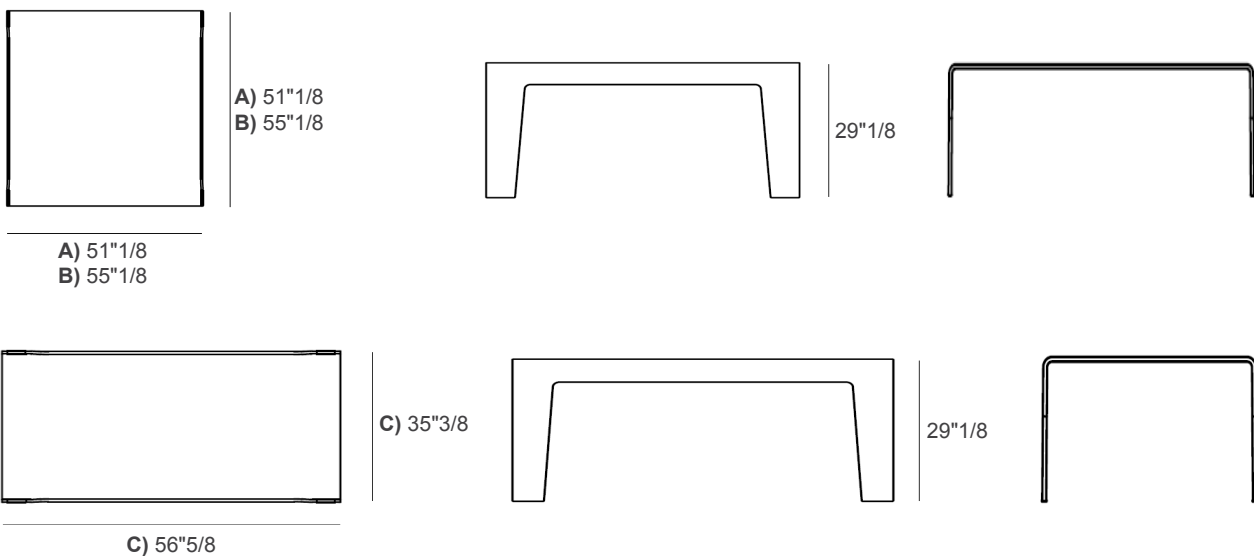

Frog

Design: Lievore Altherr Molina

Description

Dining table in extra-light or lacquered mono or two-tones bent glass, various colors. Made in Italy.

Dimensions

- A) 51"1/8W x 51"1/8W x 29"1/8H - Cod. P1520
- B) 55"1/8W x 55"1/8W x 29"1/8H - Cod. P1522
- C) 56"5/8W x 35"3/8W x 29"1/8H - Cod. P1524

Finishes and materials

Structure: Extralight or lacquered (Cat. B/D). Monotone or two-tones (between Cat. B/D).