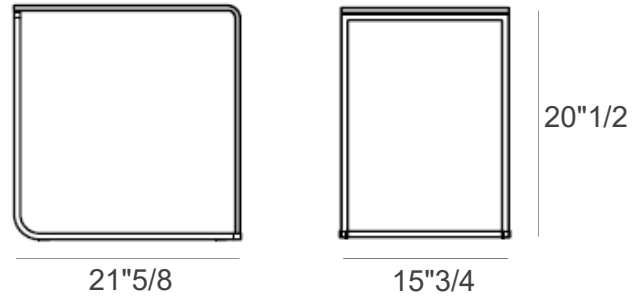

Nido

Dimensions

- A) 17"3/4W x 13"D x 18"1/8H - Cod. P4570
- B) 21"5/8W x 15"3/4D x 20"1/2H - Cod. P4572
- C) 43"1/4W x 23"5/8D x 14"1/8H - Cod. P4574
- D) 43"1/4W x 23"5/8D x 11"7/8H - Cod. P4576
- E) 51"1/8W x 27"1/8D x 14"1/8H - Cod. P4578

A)

B)

C)

D)

E)