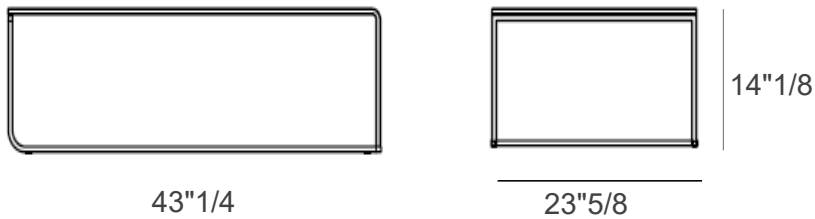

Nido

Dimensions

- A) 17"3/4W x 13"D x 18"1/8H - Cod. P4570
- B) 21"5/8W x 15"3/4D x 20"1/2H - Cod. P4572
- C) 43"1/4W x 23"5/8D x 14"1/8H - Cod. P4574
- D) 43"1/4W x 23"5/8D x 11"7/8H - Cod. P4576
- E) 51"1/8W x 27"1/8D x 14"1/8H - Cod. P4578

A)

B)

C)

D)

E)