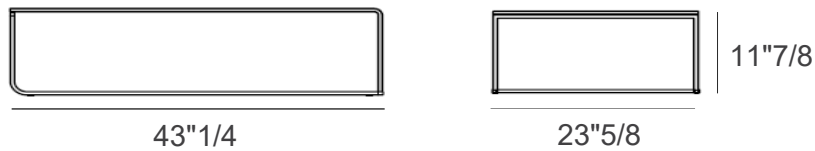

Nido

Dimensions

- A) 17"3/4W x 13"D x 18"1/8H - Cod. P4570
- B) 21"5/8W x 15"3/4D x 20"1/2H - Cod. P4572
- C) 43"1/4W x 23"5/8D x 14"1/8H - Cod. P4574
- D) 43"1/4W x 23"5/8D x 11"7/8H - Cod. P4576
- E) 51"1/8W x 27"1/8D x 14"1/8H - Cod. P4578

A)

B)

C)

D)

E)