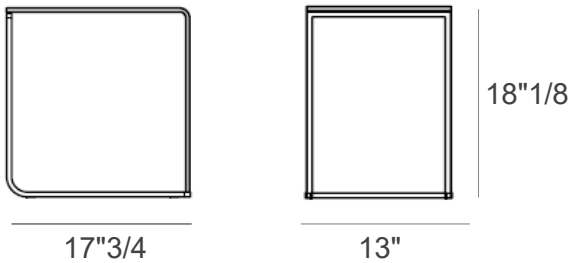

Nido

Dimensions

- A) 17"3/4W x 13"D x 18"1/8H - Cod. P4570
- B) 21"5/8W x 15"3/4D x 20"1/2H - Cod. P4572
- C) 43"1/4W x 23"5/8D x 14"1/8H - Cod. P4574
- D) 43"1/4W x 23"5/8D x 11"7/8H - Cod. P4576
- E) 51"1/8W x 27"1/8D x 14"1/8H - Cod. P4578

A)