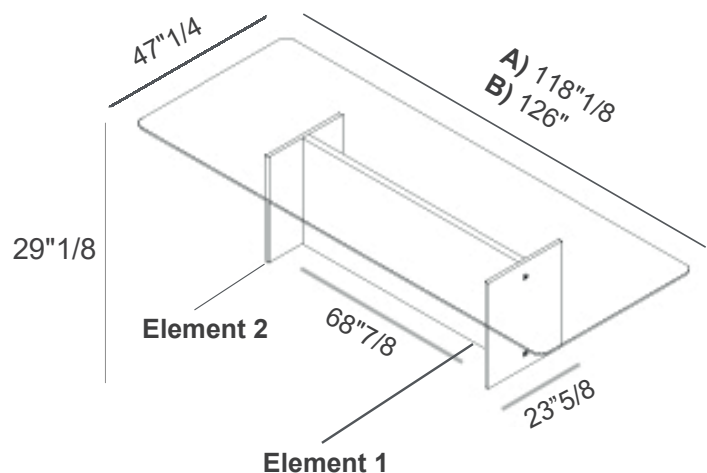

Regolo

Design: Lievore Altherr Molina

Description

Dining table with laminated glass top.
Base composed of a wooden element,
various finishes, and two lacquered laminated
glass elements. Made in Italy.

Dimensions

A) 118"1/8W x 47"1/4D x 29"1/8H - Cod. P1517
B) 126"W x 47"1/4D x 29"1/8H - Cod. P1518

Finishes & Materials

Top: Glass or ceramic.

Base - Element 1: Wood.

Base - Elements 2: Lacquered laminated glass.