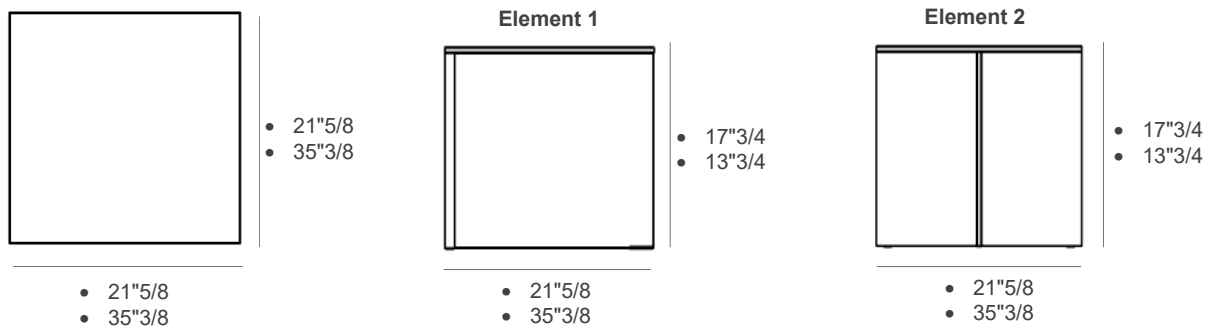

## Description

Square coffee table available with top in black laminated glass or in wood, various finishes. In the glass top version the base is composed of a smoked glass element and a wooden element. In the wooden top version the base is made up of a smoked glass element and a black laminated glass element. Made in Italy.

## Dimensions

A) 21"5/8W x 21"5/8D x 17"3/4H - Cod. P430

B) 35"3/8W x 35"3/8D x 13"3/4H - Cod. P432